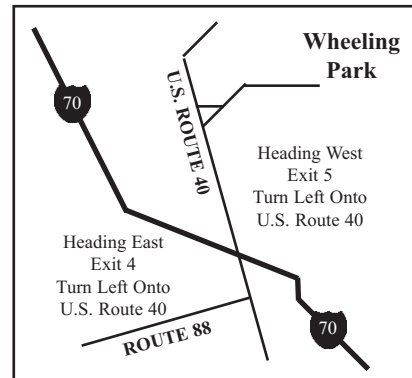

Adult Pick-up Hockey

Mondays & Fridays 10:00 am - 12:00 pm
$5.00 per person

(Excluding Holidays-Public Skating Schedule)

Must have full protective gear. (helmet, mouth guard, neck protection, pads, proper skating equipment, etc.) No-checking.

White Palace Hall of Champions Birthday Parties

The White Palace is pleased to announce the availability of the Hall of Champions for Birthday

Parties for groups up to 50, of any age. The party is for a two-hour period from 11 am to 6 pm.

The host can choose from four different menu selections for $6.50 per person.

Skating can be added to your party for the price of $2.50 Rink Admission and Skate Rental $2.50.

If you would like information on having your birthday party at the White Palace, please call 304-243-4085.

All rates subject to applicable additional fees and taxes.

Indoor Tennis

Hours

Sunday - Saturday
8:00 AM – 10:00 PM

Rates

$28.50 per hour, plus tax

Court Rental

Open playing time may be reserved, with payment, one week in advance. Phone reservations will be taken for court time 24 hours in advance. Phone 304-243-4181

Tennis Instructions

A full season of tennis instruction will be available under the direction of the Oglebay/Wheeling Park Tennis Pro. Private and group lessons are available and may be arranged by calling Marc White, 304-243-4039.

Wheeling Park

WINTER ACTIVITIES 2009-2010

1801 National Road
Wheeling, WV 26003
304-243-4085
Fax: 304-243-4189

www.oglebay-resort.com/wheelingpark