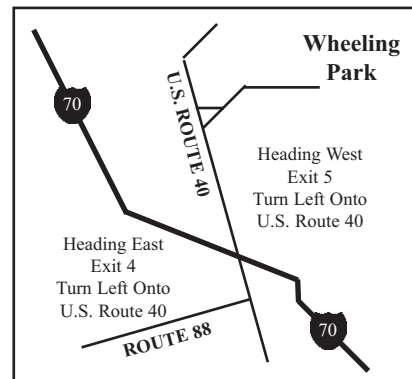

Adult Pick-up Hockey

Mondays & Fridays 10:00am - 12:00pm
$5.00 per person

(Excluding Holidays-Public Skating Schedule)

Must have full protective gear. (helmet, mouth guard,
neck protection, pads, proper skating equipment, etc.)
No-checking.
wheelinghockey@gmail.com • www.wvaha.com

White Palace Hall of Champions Birthday Parties

The White Palace is pleased to announce the
availability of the Hall of Champions for Birthday Parties
for groups up to 50, of any age. The party is for a two-
hour period from 11am to 6pm.

The host can choose from four different menu
selections for $6.50 per person.

Skating can be added to your party for the price of
$2.50 Rink Admission and Skate Rental $2.50.

If you would like information on having your birthday
party at the White Palace, please call 304-243-4085.

All rates subject to applicable additional fees and taxes.

Indoor Tennis

Hours

Sunday - Saturday
8:00am – 10:00pm

Rates

$30.00 per hour, plus tax

Court Rental

Open playing time may be reserved, with
payment, one week in advance. Phone reservations will
be taken for court time 24 hours in advance. Phone
304-243-4181

Tennis Instructions

A full season of tennis instruction will be available under
the direction of the Oglebay/Wheeling Park Tennis Pro.
Private and group lessons are available and may be
arranged by calling Marc White, 304-243-4039.

Wheeling Park

WINTER ACTIVITIES 2011-2012

1801 National Road
Wheeling, WV 26003
304-243-4085

Fax: 304-243-4189

www.oglebay-resort.com/wheelingpark